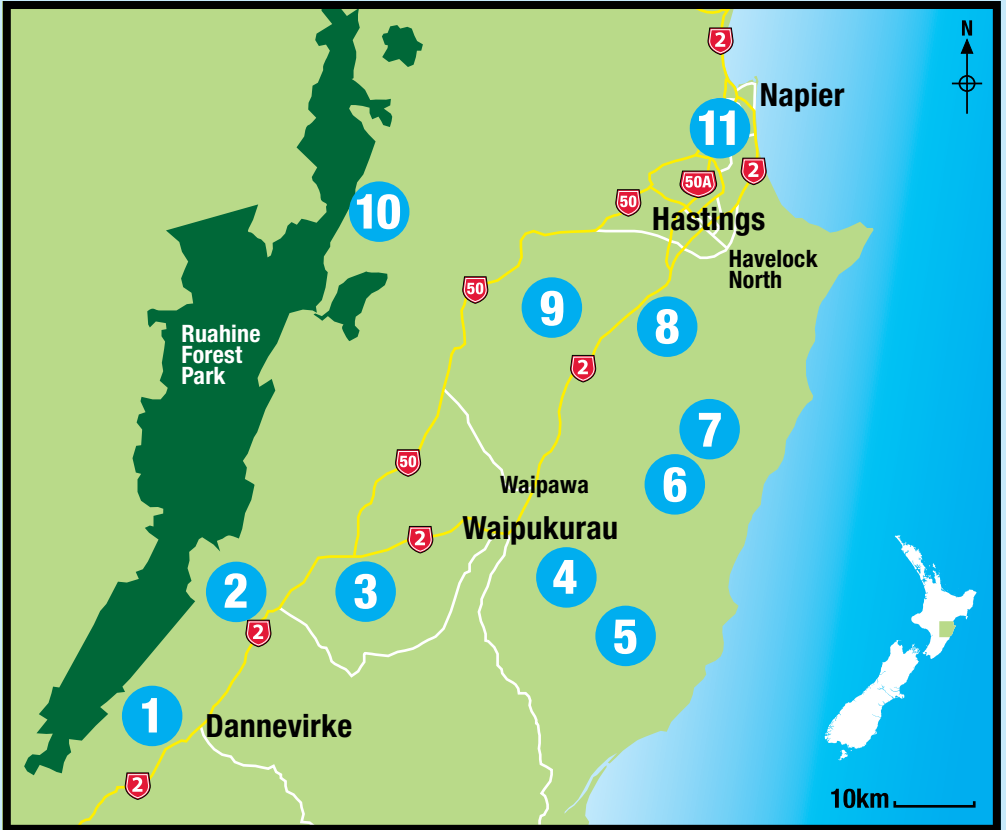

Friday 13th March 2015

- **Poukawa Base** (Conception to Plate with **Firstlight Foods**).
- Burma Road Top of Hill.
- **Waiterenui Stud** Woolshed & Barn (*Centennial Celebrations*, sponsored by **PGG Wrightson**).
- Return to Motels.
- Transport will be available to Napier Airport, for those wishing to leave.

Coaches sponsored by **FMG** and **Vet Services Hawke's Bay**.

Westpac Agribusiness
is proud to help support the
Hawke's Bay Angus Tour

Ask us today for help with your
Agribusiness banking needs.
Call 0800 177 155.

Agribusiness

TOUR MAP

KEY

- | | |
|-------------------------|-----------------------------------|
| 1 Dandaleith & Moanaroa | 6 Elgin |
| 2 Mt Mable | 7 Anawai (B+LNZ Ltd Monitor Farm) |
| 3 Brookwood | 8 Poukawa (Research property) |
| 4 Waiwhero | 9 Waiterenui |
| 5 Motere | 10 Stewart Partnership |
| | 11 Farmquip |

VET services

Hawke's Bay & Dannevirke

Caring for your large and small animals right across the Bay

Proud to be sponsors of the 2015 ANGUS TOUR

Napier - 210 Taradale Road, 06 843 5308

Hastings - 801 Heretaunga Street, 06 876 7001