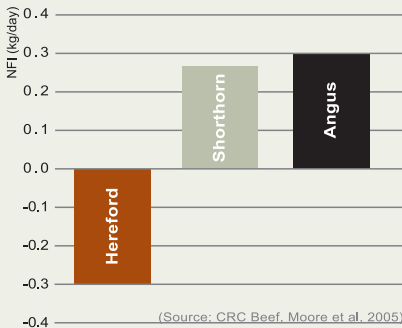

# HEREFORDS emerge as the most feed-efficient British Beef Breed in a 2005 Australian CRC Beef trial.

Hereford-sired progeny consumed significantly less feed per day than other British breeds trialed.

## Sire-breed Differences for Net Feed Intake (British Breed Sires)

Net Feed Intake (NFI) is the difference between an animal's **actual** feed intake and the **expected** feed intake of a breed average animal of the same live-weight and growth rate. At the same level of performance, animals with a low (negative) NFI will eat less than animals with a high (positive) NFI.