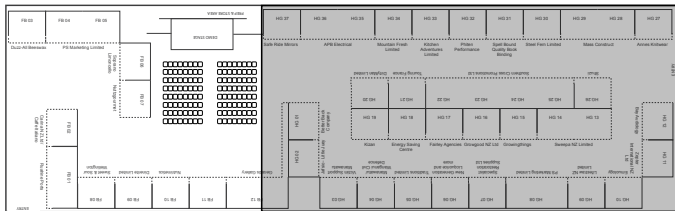

### IMAGE GROUP HOME & GARDEN + FOOD & BEVERAGE MARQUEE COMBINED 65M X20M